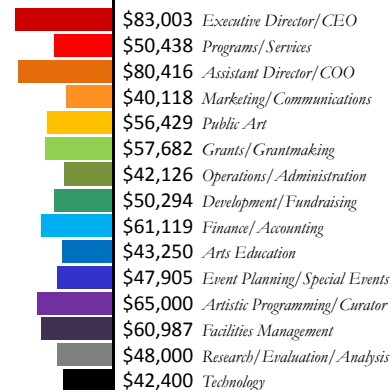

SOUTH ATLANTIC

$55,278

average salary