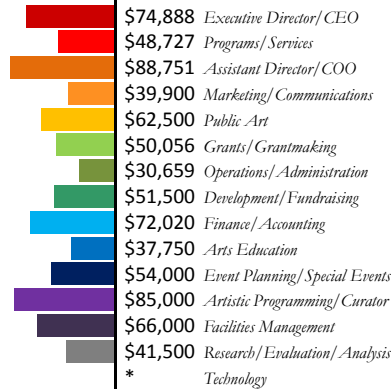

LOCAL ARTS AGENCY

salary

SURVEY

MOUNTAIN

\$55,642

average salary

NORTH CENTRAL

\$57,375

average salary

NEW ENGLAND

\$54,785

average salary

PACIFIC

\$70,522

average salary

SOUTH CENTRAL