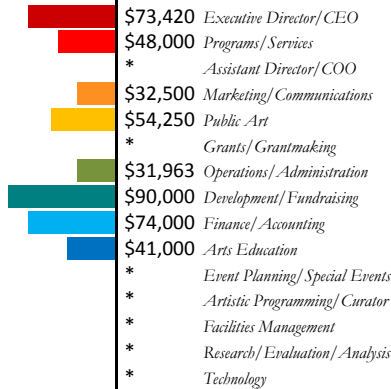

LOCAL ARTS AGENCY

salary

SURVEY

MOUNTAIN

\$55,642

average salary

NORTH CENTRAL

\$57,375

average salary

NEW ENGLAND

\$54,785

average salary

PACIFIC

\$70,522

average salary

SOUTH CENTRAL