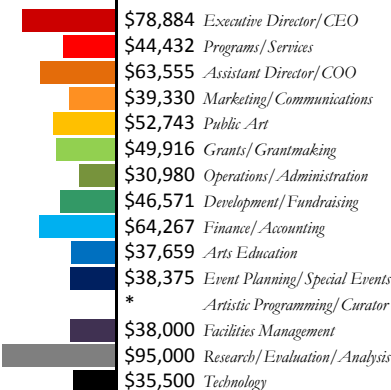

SOUTH CENTRAL

$51,087

average salary