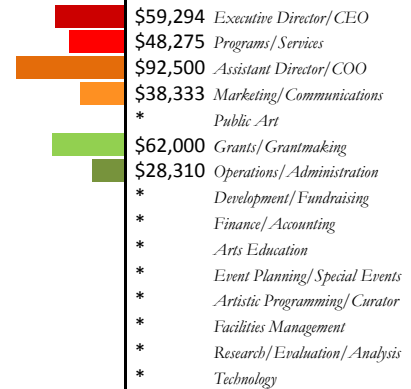

LOCAL ARTS AGENCY

salary

SURVEY

MOUNTAIN

\$55,642

average salary

NORTH CENTRAL

\$57,375

average salary

NEW ENGLAND

\$54,785

average salary

PACIFIC

\$70,522

average salary

SOUTH CENTRAL