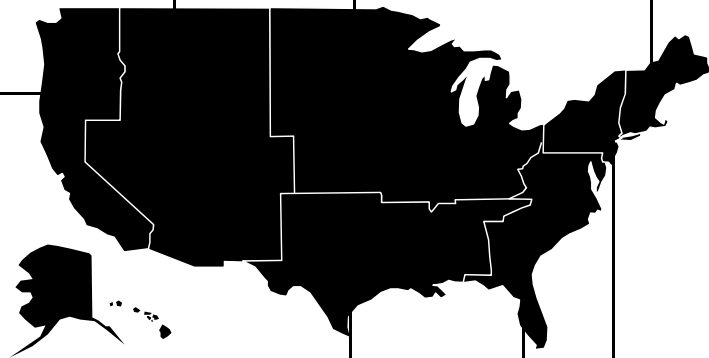

average salary

NEW ENGLAND

\$54,785

average salary

PACIFIC

\$70,522

average salary

SOUTH CENTRAL

\$51,087

average salary

SOUTH ATLANTIC

\$55,278

average salary

MIDDLE ATLANTIC

\$46,680

average salary