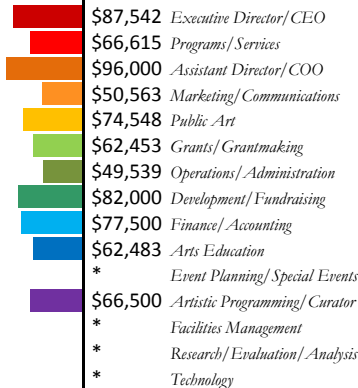

average salary

NEW ENGLAND

\$54,785

average salary

PACIFIC

\$70,522

average salary

SOUTH CENTRAL